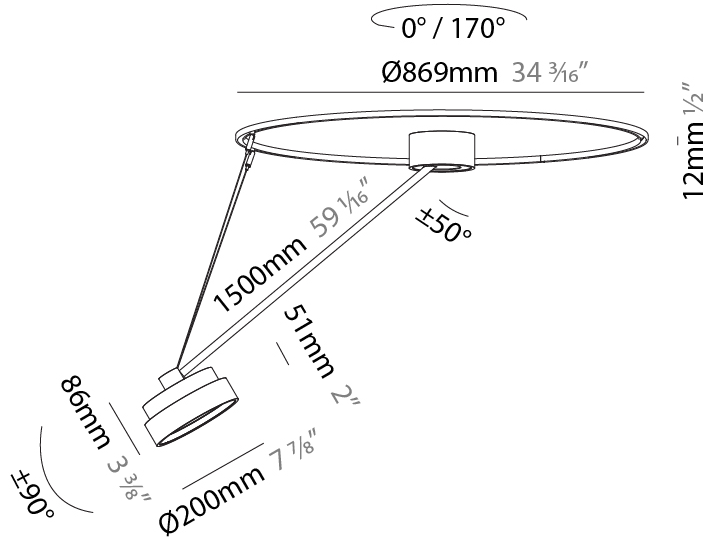

GENERAL

Series: Sign Diva Dancer
Subseries: Sign Diva Dancer
Partner: Prolicht
Division: Architectural
Installation: Suspension
Product Type: Pendant
Mounting Location: Ceiling
Light Distribution: Adjustable

PHYSICAL

Shape: Round
Diameter (mm): 200
Diameter (in): 7 7/8
Height (mm): 1620
Height (in): 63 3/4
Weight (kg): 3
Weight (lbs): 6.6
Diffuser: PMMA - Opal / Micro-Prism / Sparkling Secret / Vintage Industrial
Fixture Finish: SSR / BKV / CWI / CRY / HAB / UFT / ITA / RUA / FTG / MYG / LOD / PUS / FRO / FUP / KIA / POP / BLS / SPG / MEY / GOH / CHC / COM / ABZ / JAG / OBR / MOS / ROR
Fixture Material: PMMA / Extruded Aluminum / Steel

ELECTRICAL

Lamp Type: LED (Zhaga Standard)
Input Wattage (W): 12.1
Total Output Wattage (W): 11
Dimming: Tri-Mode (Non-Dimming and Phase Dimming (120Vac only) and 0-10V Dimming)
Driver Included: Yes
Driver Location: Integrated
Driver Type: Constant Current - Universal
Driver Class: Class 2
Input Voltage (V): 120 - 277
Constant Current (MA): 350

LED

Color Temperature (°K): 2700 / 3000 / 3500 / 4000
Max. Delivered Lumen (lm): 836 / 895 / 903 / 921
Nominal Lumen (lm): 1280 / 1370 / 1382 / 1410
CRI: >90 CRI
Lamp Life (hrs): 50000

OPTICAL

Adjustability: Rotational Canopy 170°; Tilting Canopy ±50°; Tilting Head ±90°

RATINGS AND CERTIFICATIONS

Certified By: Certified for North American Standards
IP rating: IP20